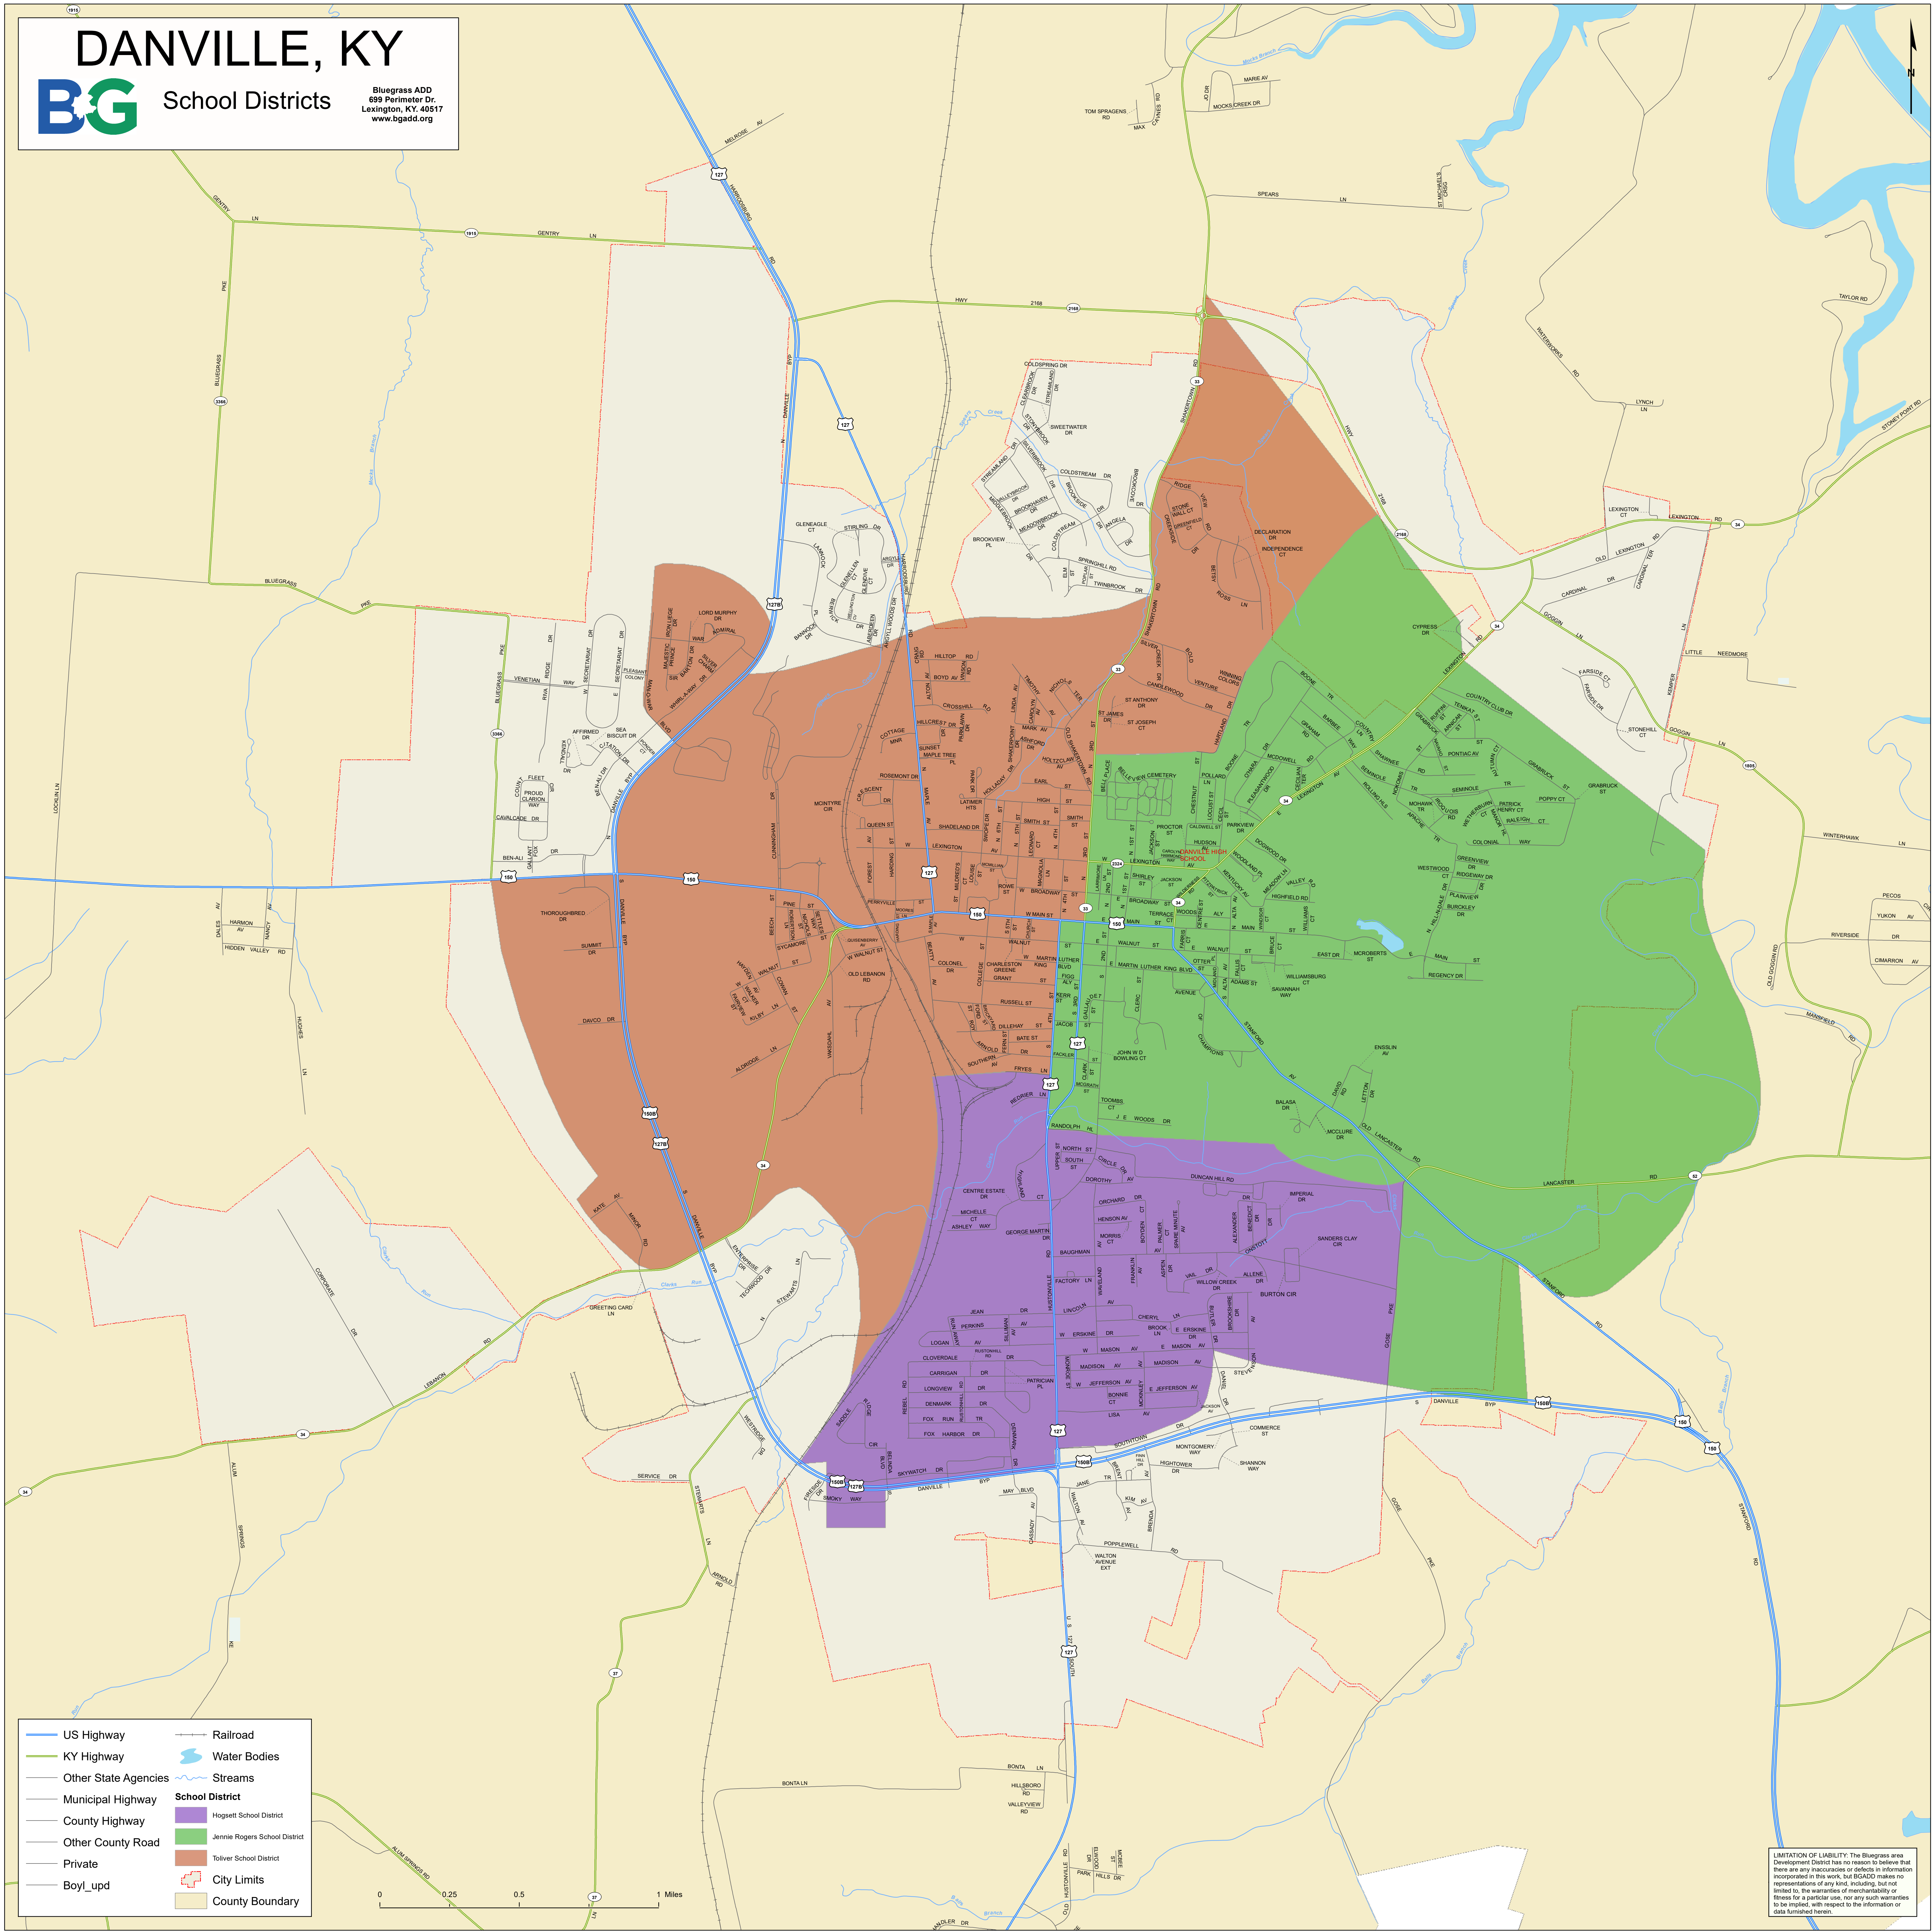

DANVILLE, KY

School Districts